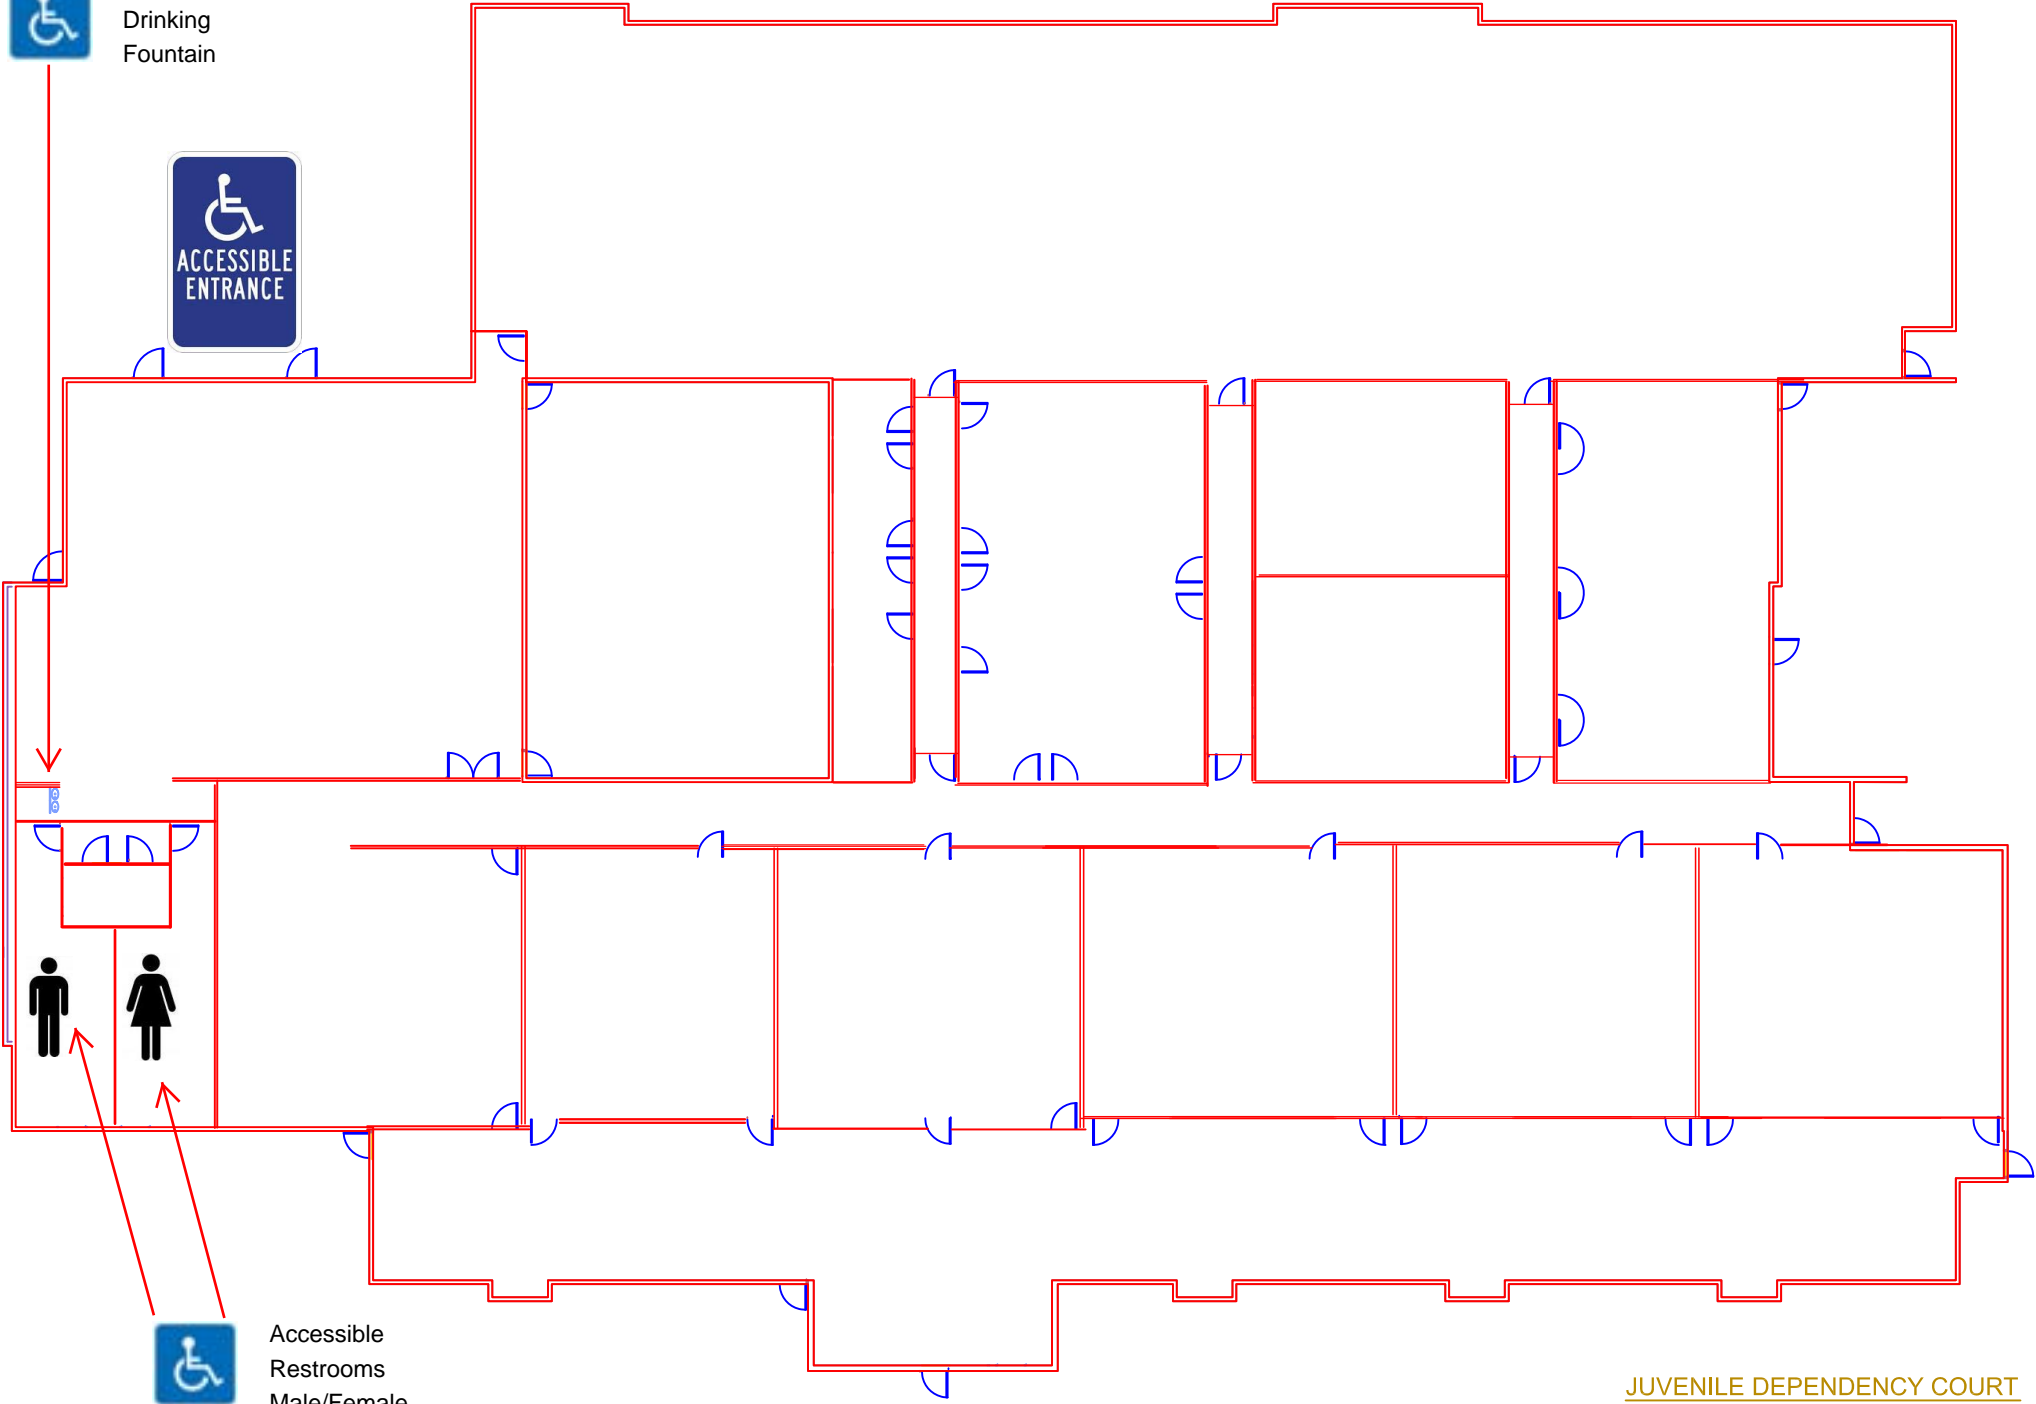

Accessible  
Drinking  
Fountain

Accessible  
Restrooms  
Male/Female

JUVENILE DEPENDENCY COURT  
860 E. Gilbert St., San Bernardino, CA

FIRST Floor